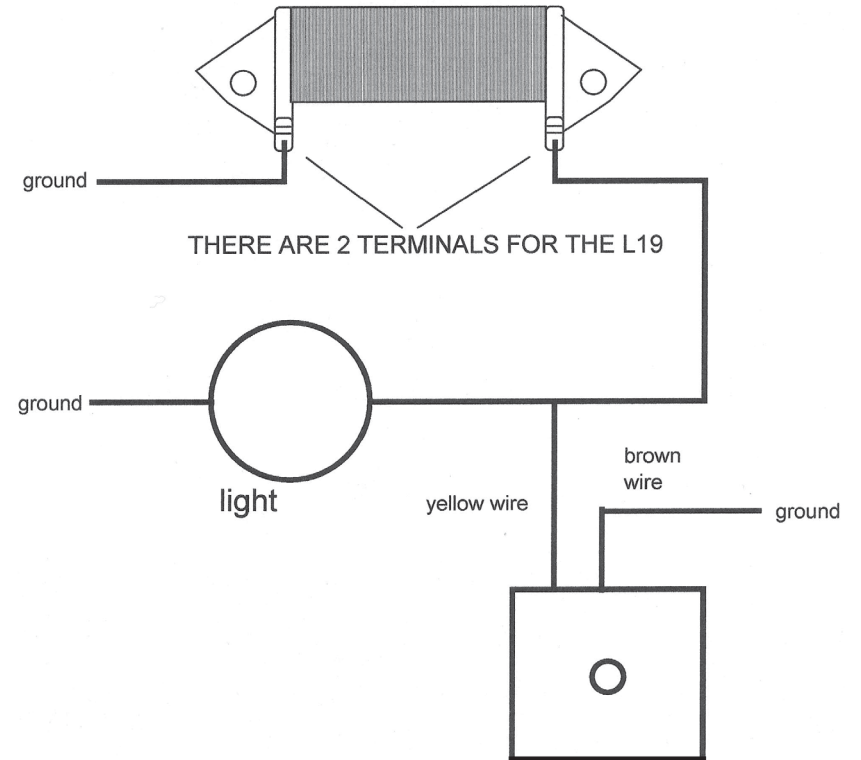

Ricky Stator

1672 Main St., Unit E, PMB 104, Ramona, CA 92065
(760)787-0094 • Fax (760) 787-0313
E-mail: stator@adnc.com • www.rickystator.com

Ricky Stator

1672 Main St., Unit E, PMB 104, Ramona, CA 92065
(760)787-0094 • Fax (760) 787-0313
E-mail: stator@adnc.com • www.rickystator.com