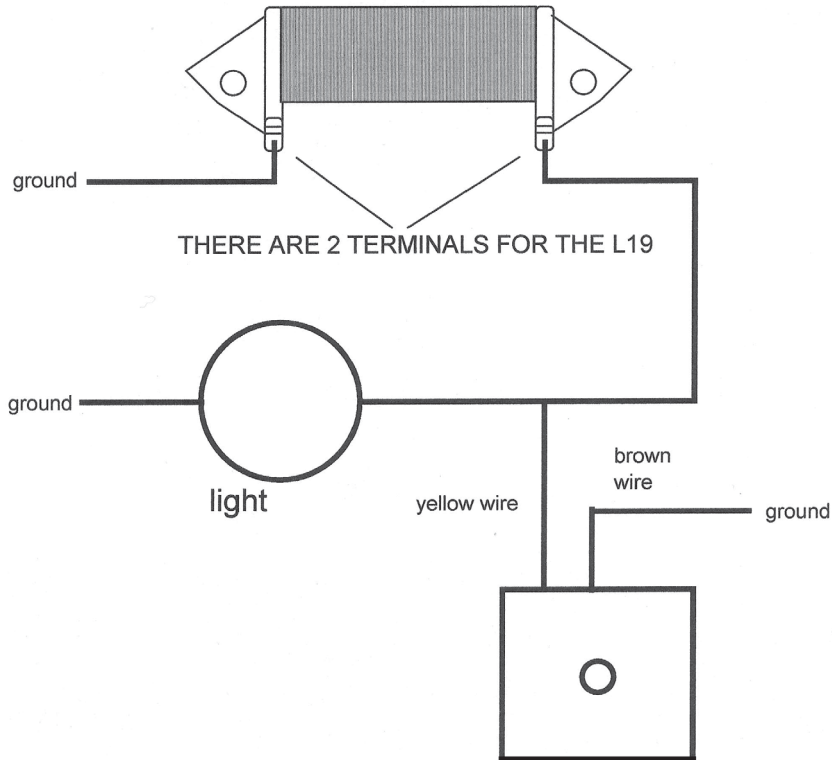

### Honda CR500

25 watt lighting/charging coil, '87 on

Wiring Instructions

RSL19